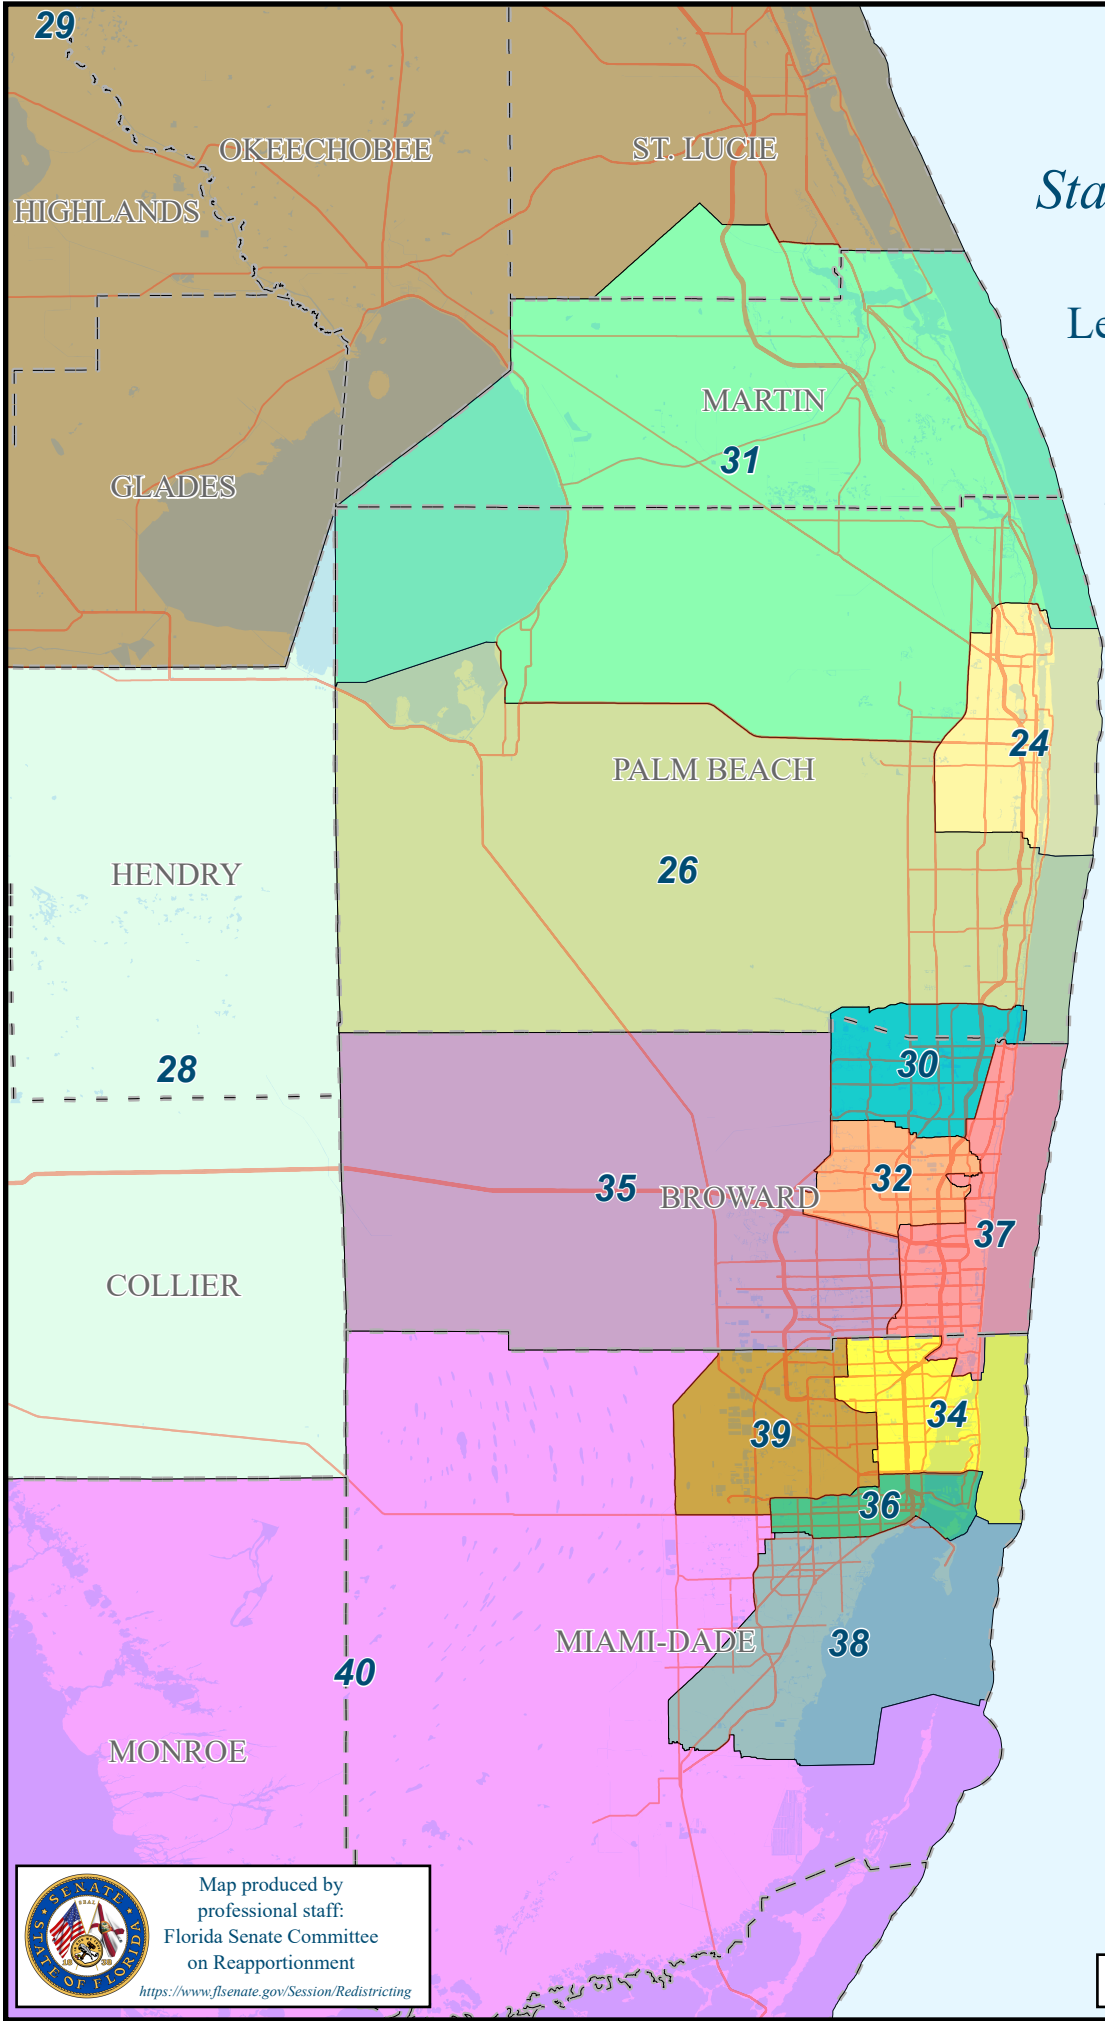

2022-2032

Florida

State Senate Districts

\*\*\*\*\*

Legislatively Enacted on  
February 3, 2022

\*\*\*\*\*

See CS/SJR 100 (2022)

Legend

- County boundary
- Interstate
- US Highway
- Major road
- Sea, lake, or river
- District boundary & number

Map produced by  
professional staff:  
Florida Senate Committee  
on Reapportionment  
<https://www.flsenate.gov/Session/Redistricting>